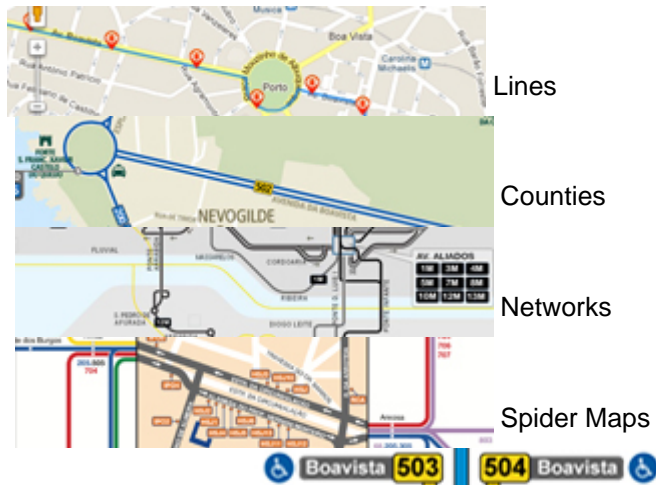

Search Maps

Type the name/code of the Bus Stop

Line

horario_mapas.ini();

Way

Bus Stop